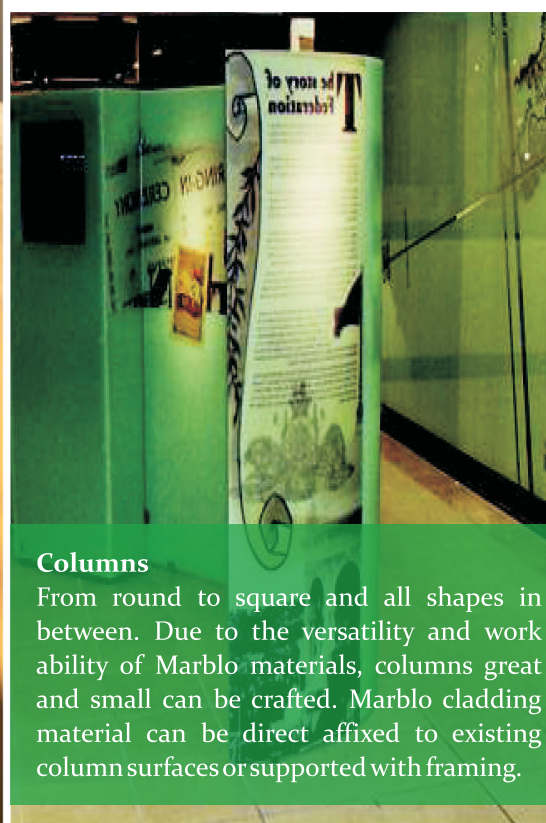

Columns

From round to square and all shapes in between. Due to the versatility and work ability of Marblo materials, columns great and small can be crafted. Marblo cladding material can be direct affixed to existing column surfaces or supported with framing.