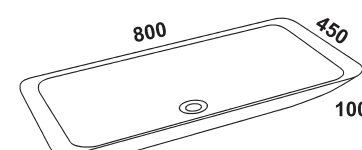

Mojo LittleSquare

Mojo Rectangle 600

Mojo Rectangle 800

Mojo Little Square Box

Mojo Rectangle 600

Mojo Circle 530

Counters

With Marblo almost unlimited 3-dimensional Forms can be crafted. Either by way of seamless Jointing or thermo-forming the materials. Unlike traditional stone and re-constituted stone materials, Marblo can be worked using conventional wood-working tools enabling the most fanciful and complex design inspirations realised.