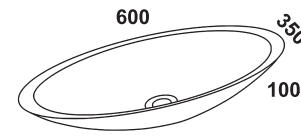

Mojo Oval 600