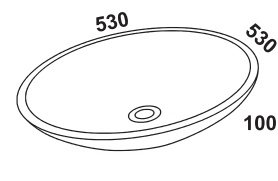

Mojo LittleSquare

Mojo Rectangle 600

Mojo Rectangle 800

Mojo Little Square Box

Mojo Rectangle 600

Mojo Circle 530

Counters

With Marblo almost unlimited 3-dimensional Forms can be crafted. Either by way of seamless Jointing or thermo-forming the materials. Unlike traditional stone and re-constituted stone materials, Marblo can be worked using conventional wood-working tools enabling the most fanciful and complex design inspirations realised.