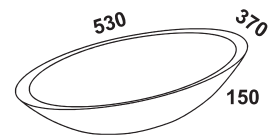

MOJO COLLECTION

Mojo Oval 530