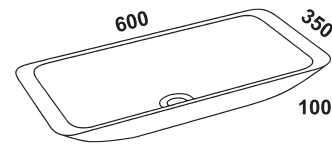

Mojo LittleSquare

Mojo Rectangle 600

Mojo Rectangle 800

Mojo Little Square Box

Mojo Rectangle 600

Mojo Circle 530

Counters

With Marblo almost unlimited 3-dimensional Forms can be crafted. Either by way of seamless Jointing or thermo-forming the materials. Unlike traditional stone and re-constituted stone materials, Marblo can be worked using conventional wood-working tools enabling the most fanciful and complex design inspirations realised.