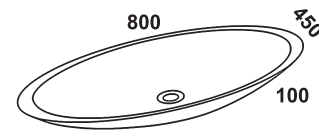

Mojo Oval 800