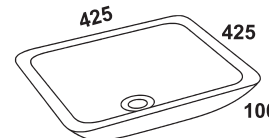

Mojo LittleSquare

Mojo Rectangle 600

Mojo Rectangle 800

Mojo Little Square Box

Mojo Rectangle 600

Mojo Circle 530

Counters

With Marblo almost unlimited 3-dimensional Forms can be crafted. Either by way of seamless Jointing or thermo-forming the materials. Unlike traditional stone and re-constituted stone materials, Marblo can be worked using conventional wood-working tools enabling the most fanciful and complex design inspirations realised.