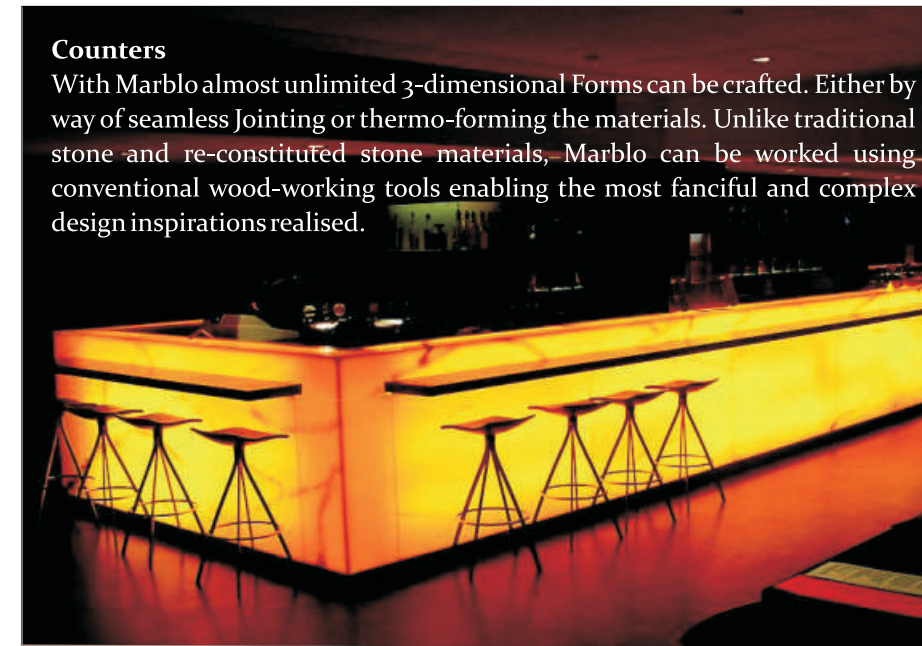

Mojo LittleSquare

Mojo Rectangle 600

Mojo Rectangle 800

Mojo Little Square Box

Mojo Rectangle 600

Mojo Circle 530

Counters

With Marblo almost unlimited 3-dimensional Forms can be crafted. Either by way of seamless Jointing or thermo-forming the materials. Unlike traditional stone and re-constituted stone materials, Marblo can be worked using conventional wood-working tools enabling the most fanciful and complex design inspirations realised.